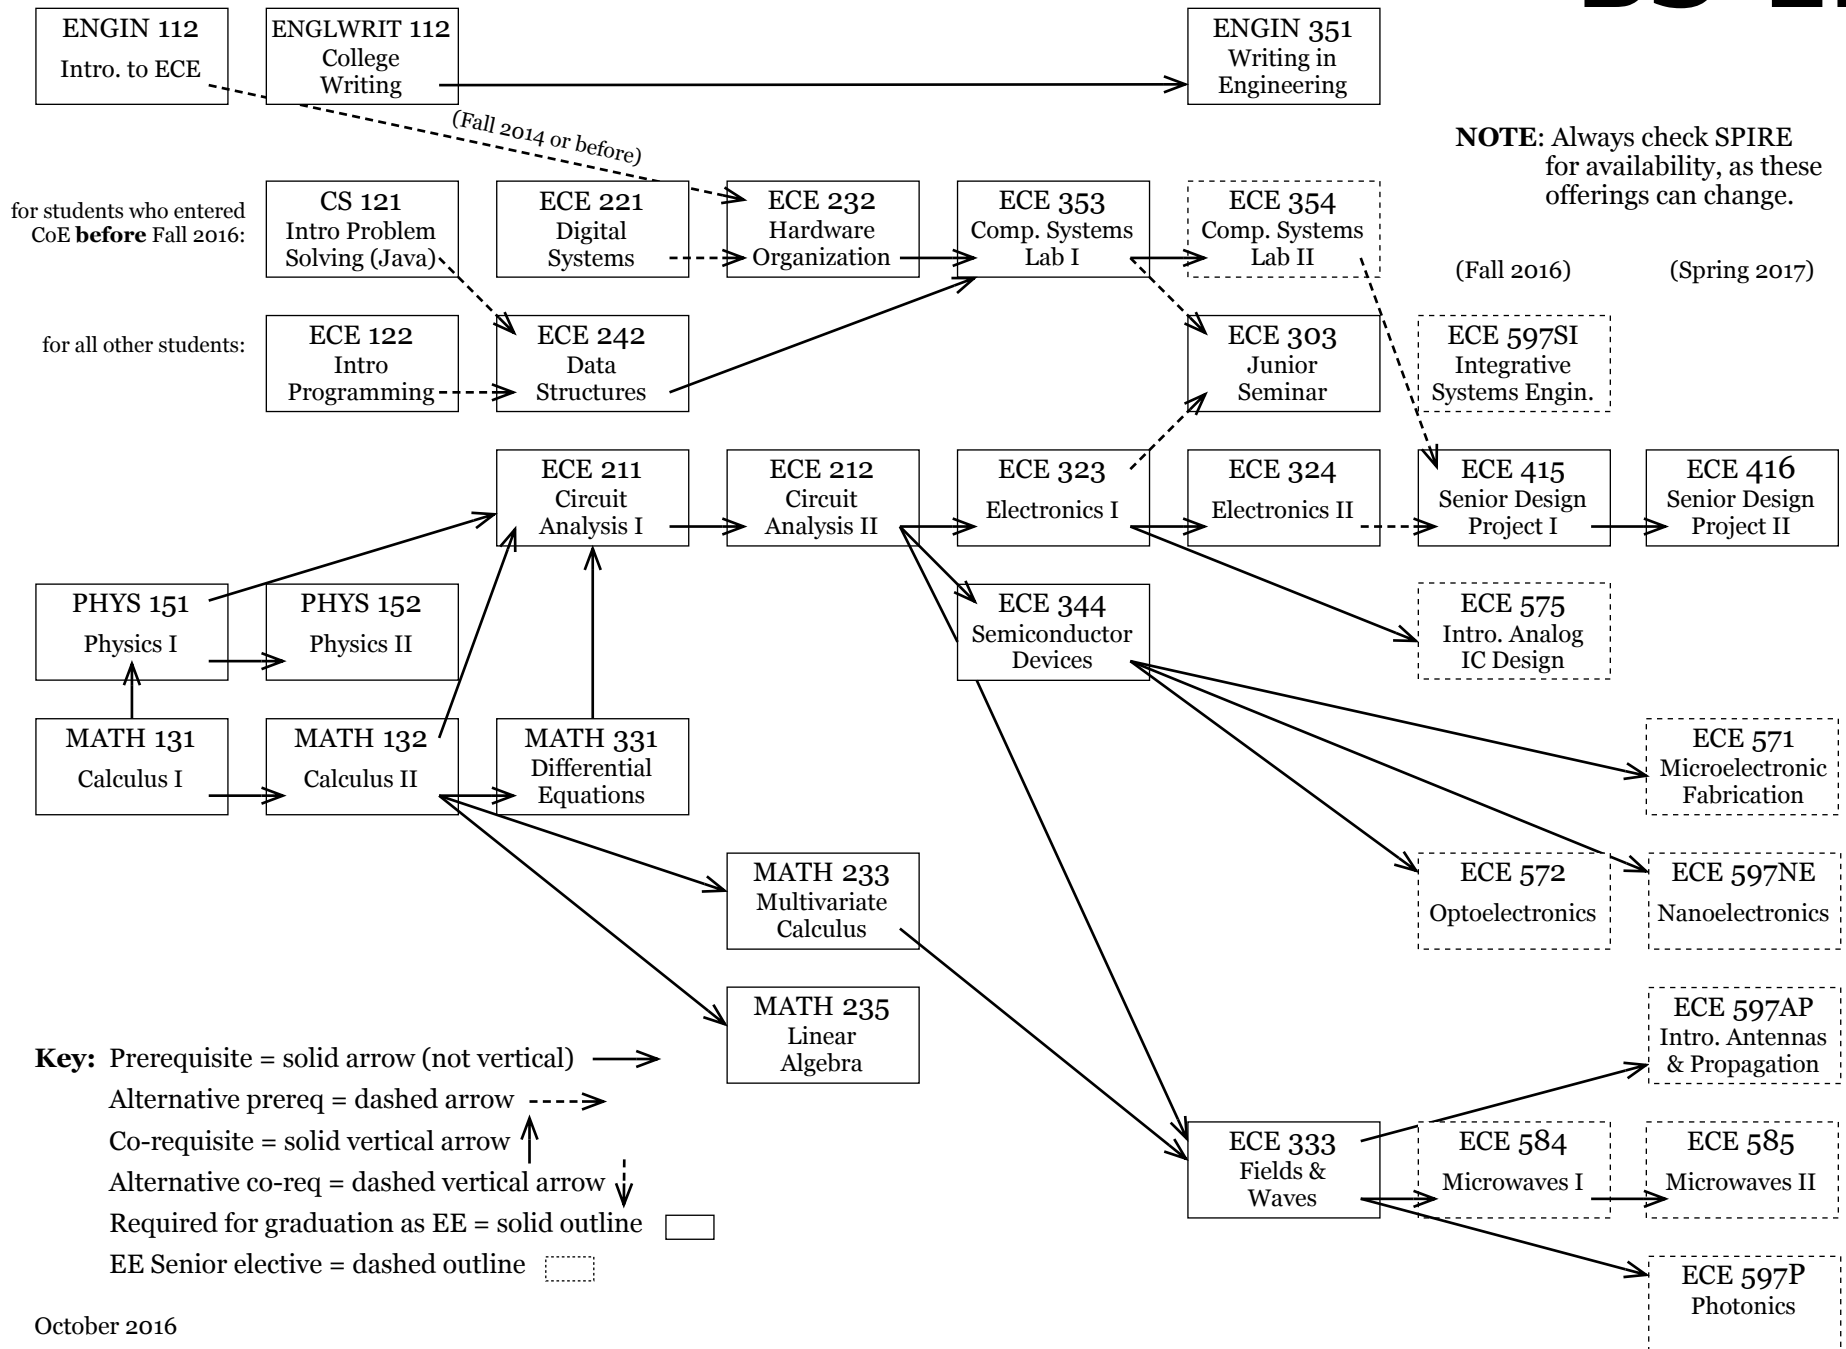

BS-EE Prerequisite Flowchart, part 1

BS-EE

BS-EE Prerequisite Flowchart, part 2

BS-EE

NOTE: Always check SPIRE for the availability of ECE 5xx courses, as these offerings can change.

(Fall 2016)

(Spring 2017)

- Key:** Prerequisite = solid arrow →
 Alternative prereq = dashed arrow ----→
 Courses in a sequence not shown = dashed horizontal line - - - -
 Required for graduation as EE = solid outline □
 EE Senior elective = dashed outline □