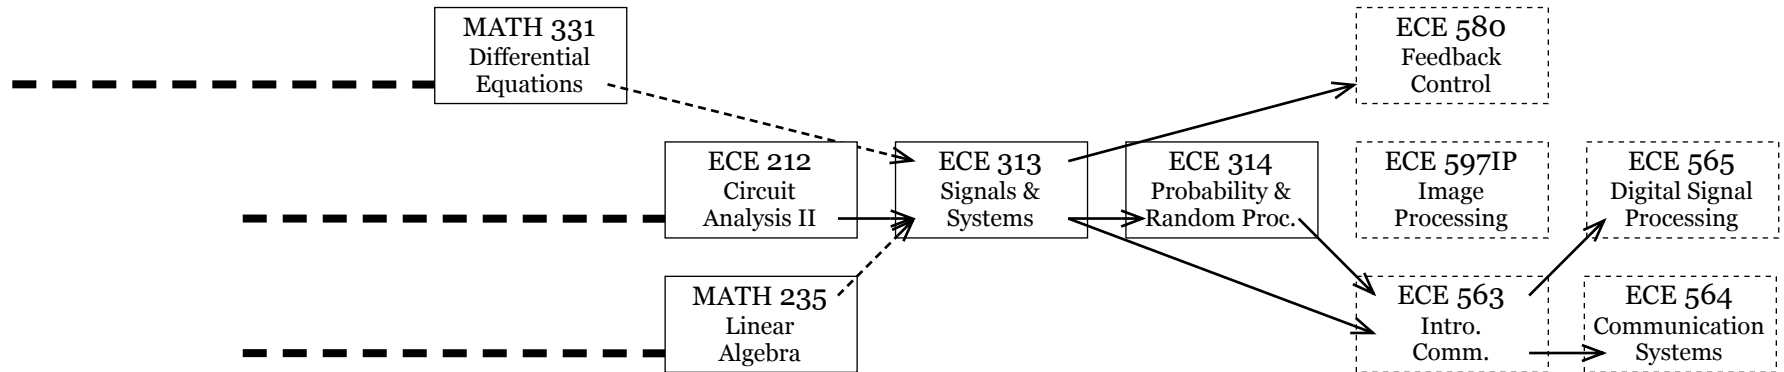

BS-EE Prerequisite Flowchart, part 1

BS-EE

BS-EE Prerequisite Flowchart, part 2

BS-EE

NOTE: Always check SPIRE for the availability of ECE 5xx courses, as these offerings can change.

(Fall 2017)

(Spring 2018)

- Key:** Prerequisite = solid arrow →
 Alternative prereq = dashed arrow ----→
 Courses in a sequence not shown = dashed horizontal line - - - -
 Required for graduation as EE = solid outline □
 EE Senior elective = dashed outline □