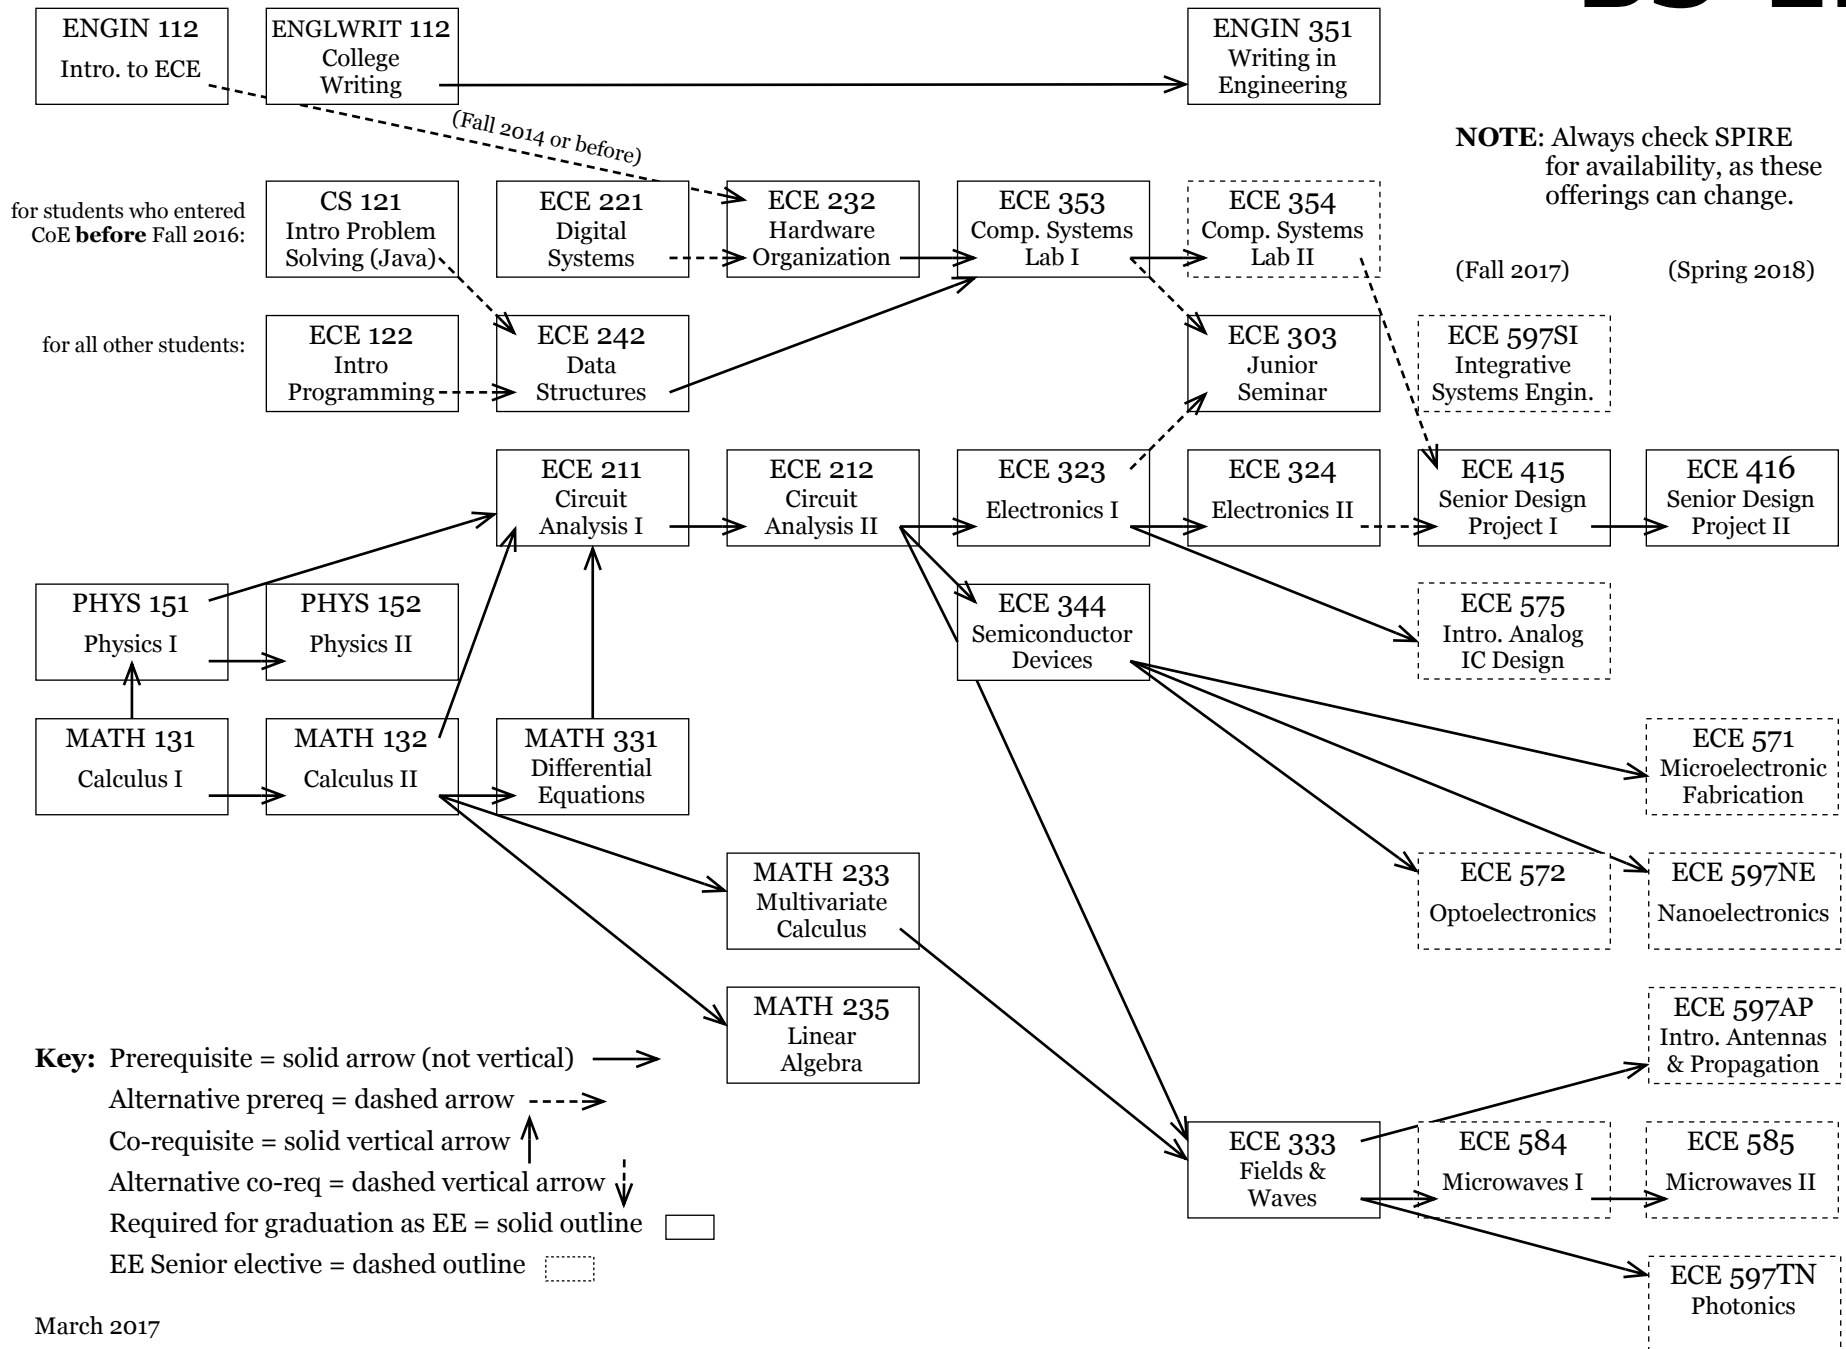

BS-EE Prerequisite Flowchart, part 1

BS-EE

BS-EE Prerequisite Flowchart, part 2

BS-EE

NOTE: Always check SPIRE for the availability of ECE 5xx courses, as these offerings can change.

(Fall 2017)

(Spring 2018)

- Key:** Prerequisite = solid arrow →
 Alternative prereq = dashed arrow ----→
 Courses in a sequence not shown = dashed horizontal line - - - -
 Required for graduation as EE = solid outline □
 EE Senior elective = dashed outline □