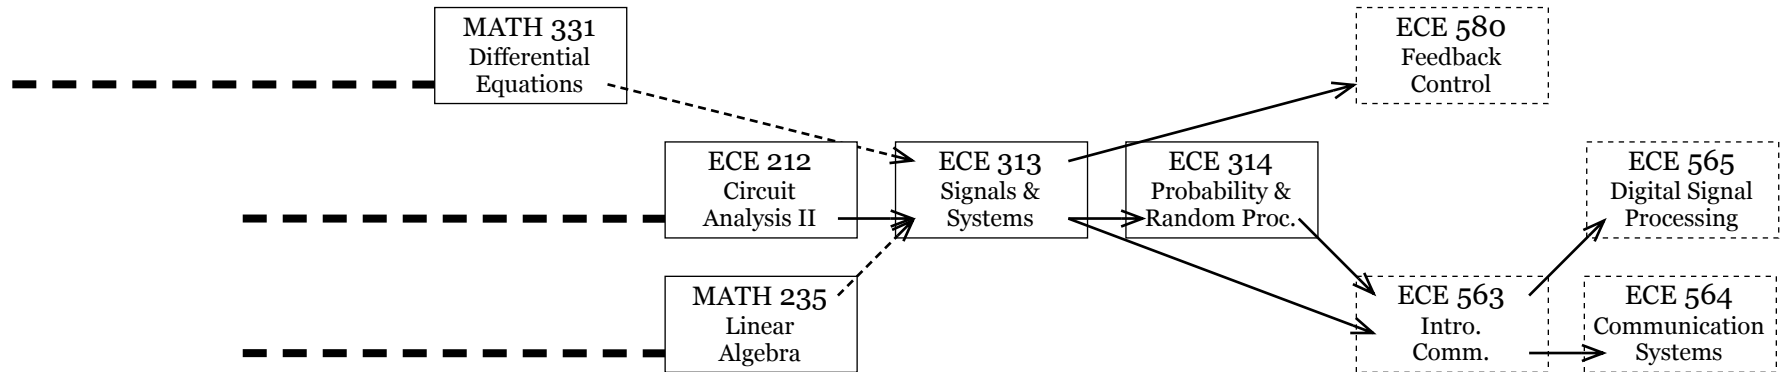

BS-EE Prerequisite Flowchart, part 1

BS-EE

BS-EE Prerequisite Flowchart, part 2

BS-EE

NOTE: Always check SPIRE for the availability of ECE 5xx courses, as these offerings can change.

(Fall 2018)

(Spring 2019)

- Key:** Prerequisite = solid arrow →
 Alternative prereq = dashed arrow - - ->
 Courses in a sequence not shown = dashed horizontal line - - - -
 Required for graduation as EE = solid outline □
 EE Senior elective = dashed outline □