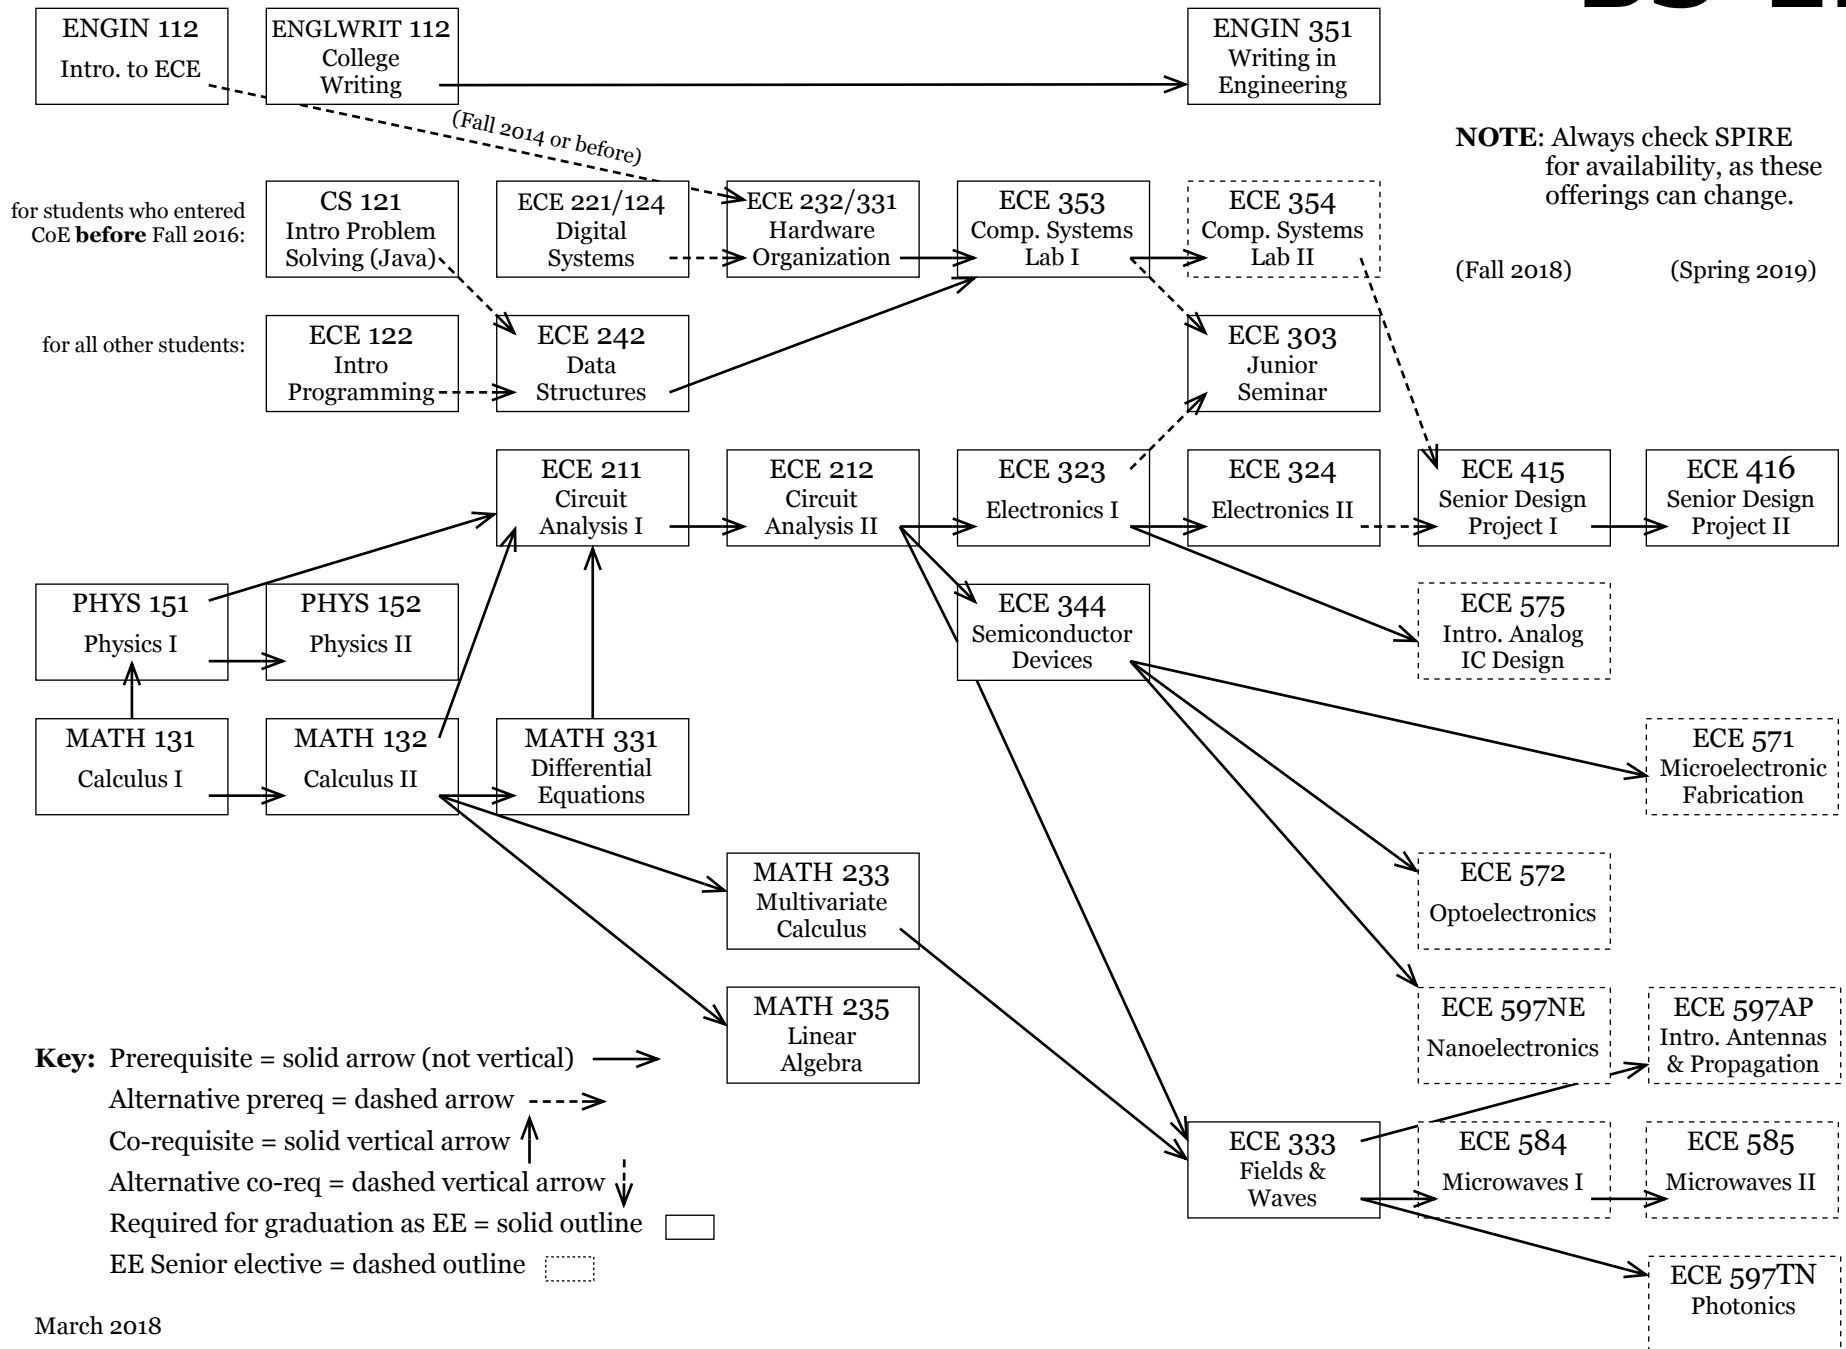

BS-EE Prerequisite Flowchart, part 1

BS-EE

BS-EE Prerequisite Flowchart, part 2

BS-EE

NOTE: Always check SPIRE for the availability of ECE 5xx courses, as these offerings can change.

(Fall 2018)

(Spring 2019)

- Key:** Prerequisite = solid arrow →
 Alternative prereq = dashed arrow - - ->
 Courses in a sequence not shown = dashed horizontal line - - - -
 Required for graduation as EE = solid outline □
 EE Senior elective = dashed outline □