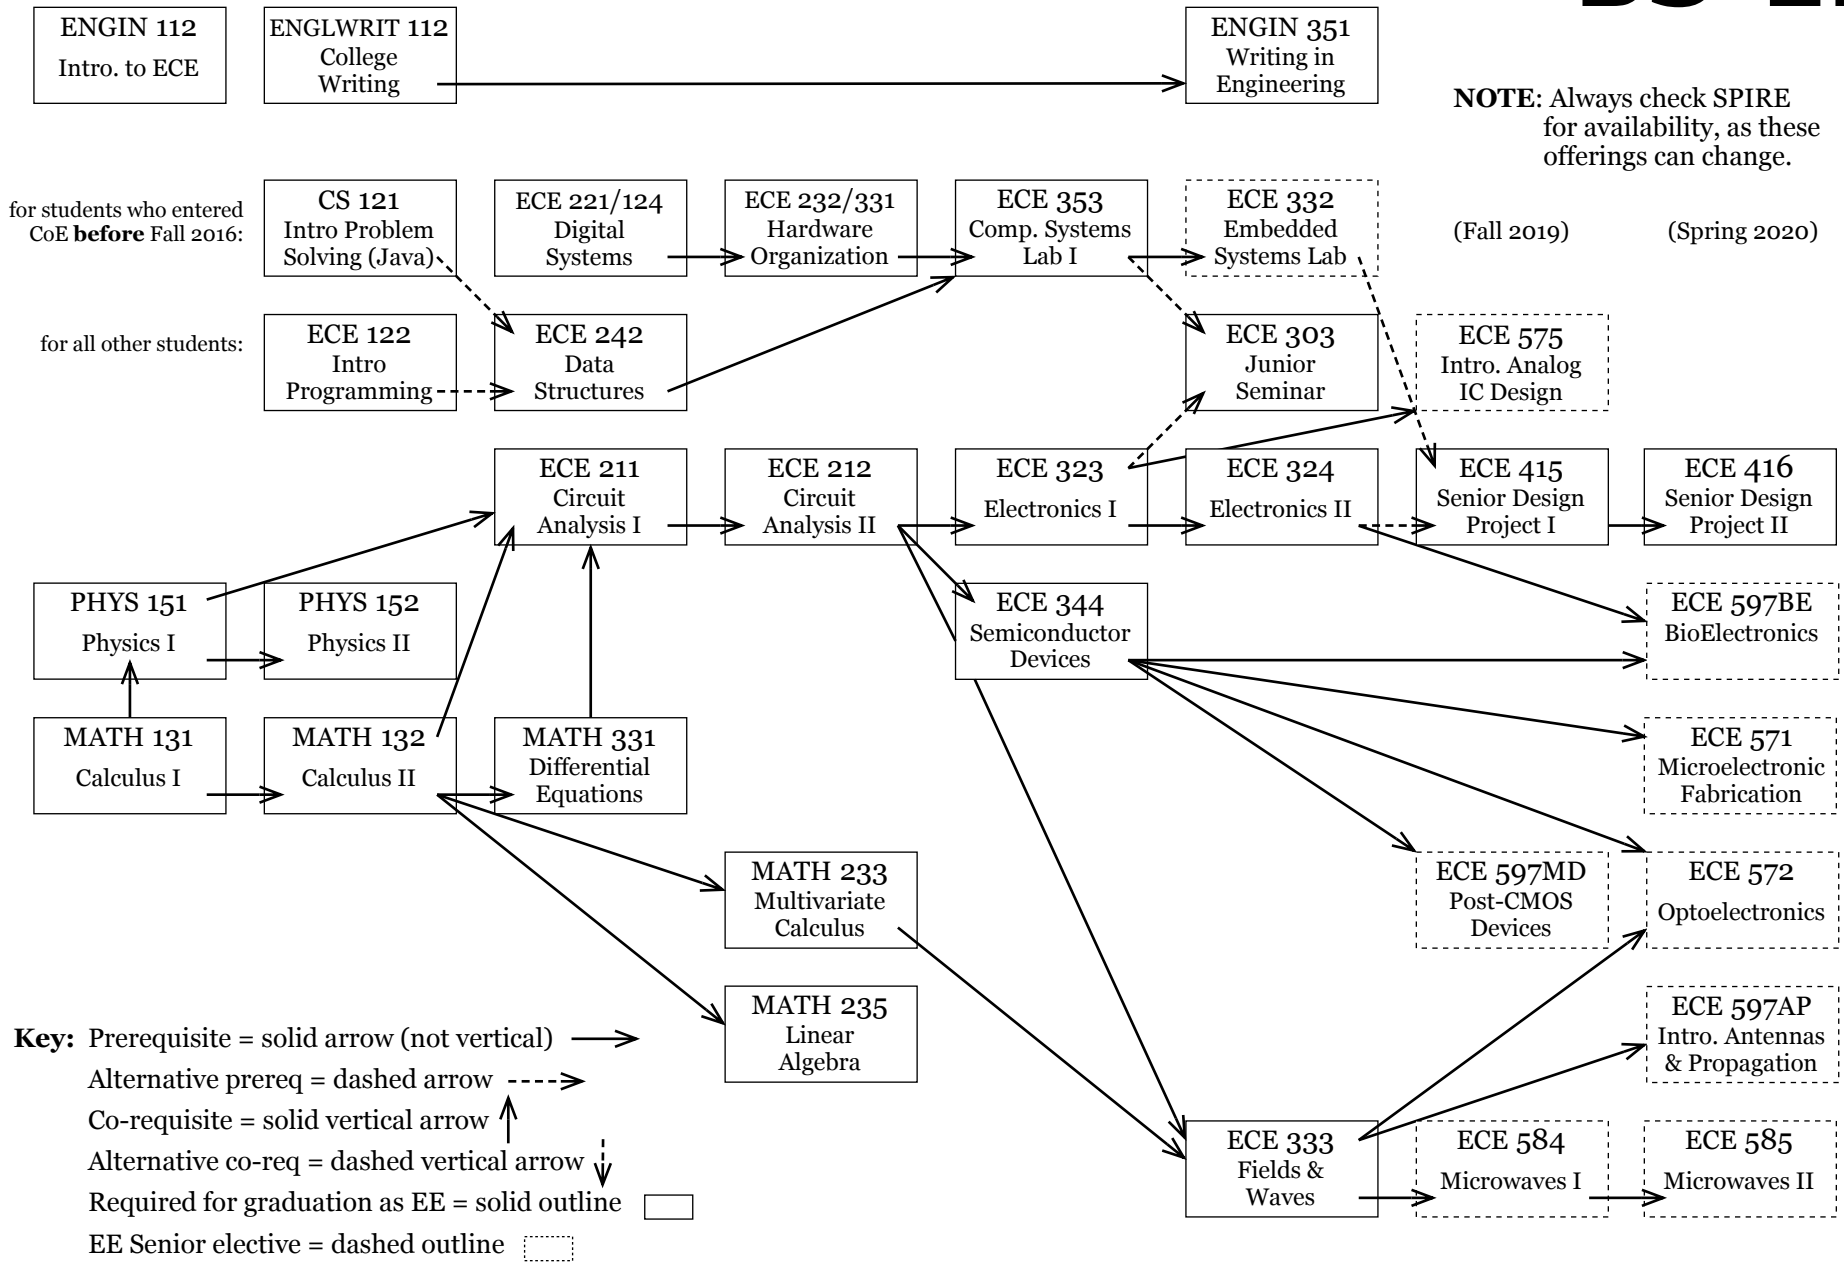

BS-EE Prerequisite Flowchart, part 1

BS-EE

NOTE: Always check SPIRE for availability, as these offerings can change.

BS-EE Prerequisite Flowchart, part 2

BS-EE

Key: Prerequisite = solid arrow →
 Alternative prereq = dashed arrow - - ->
 Courses in a sequence not shown = dashed horizontal line - - - -
 Required for graduation as EE = solid outline □
 EE Senior elective = dashed outline □

NOTE: Always check SPIRE for the availability of ECE 5xx courses, as these offerings can change. (Fall 2019) (Spring 2020)