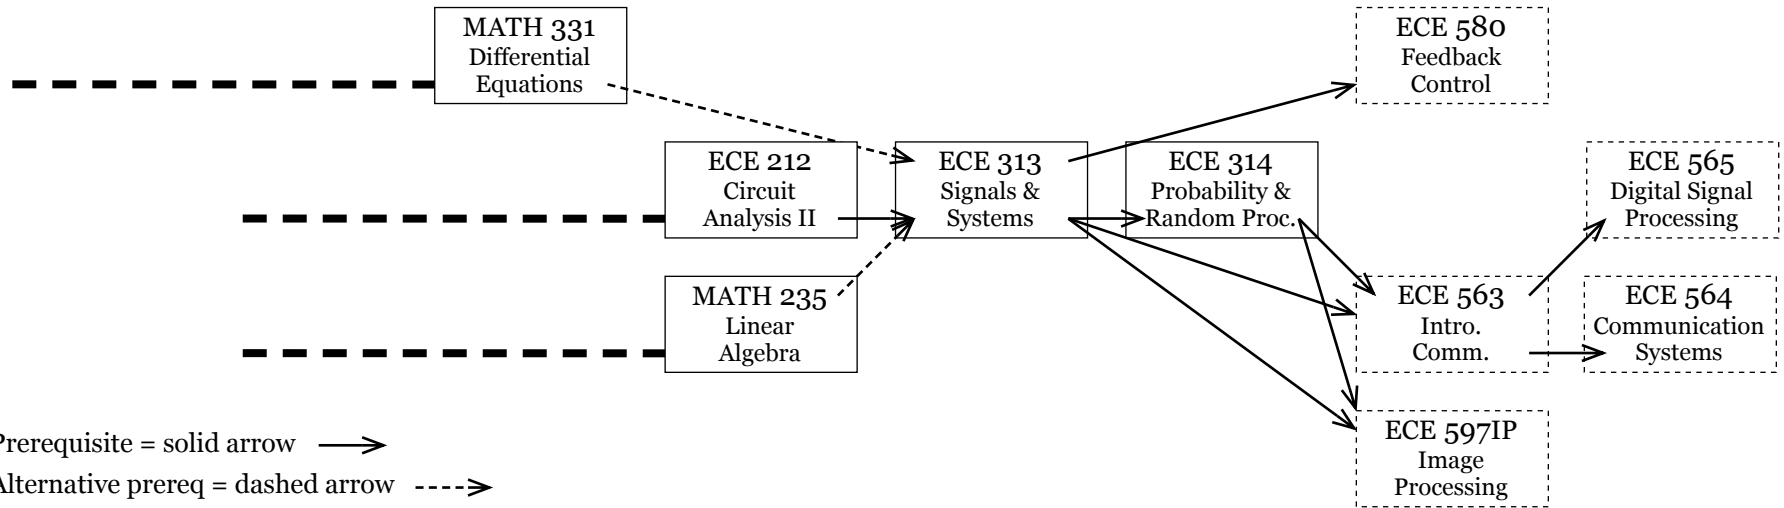

BS-EE Prerequisite Flowchart, part 1

BS-EE

NOTE: Always check SPIRE for availability, as these offerings can change.

BS-EE Prerequisite Flowchart, part 2

BS-EE

Key: Prerequisite = solid arrow →
 Alternative prereq = dashed arrow - - ->
 Courses in a sequence not shown = dashed horizontal line - - - -
 Required for graduation as EE = solid outline □
 EE Senior elective = dashed outline □