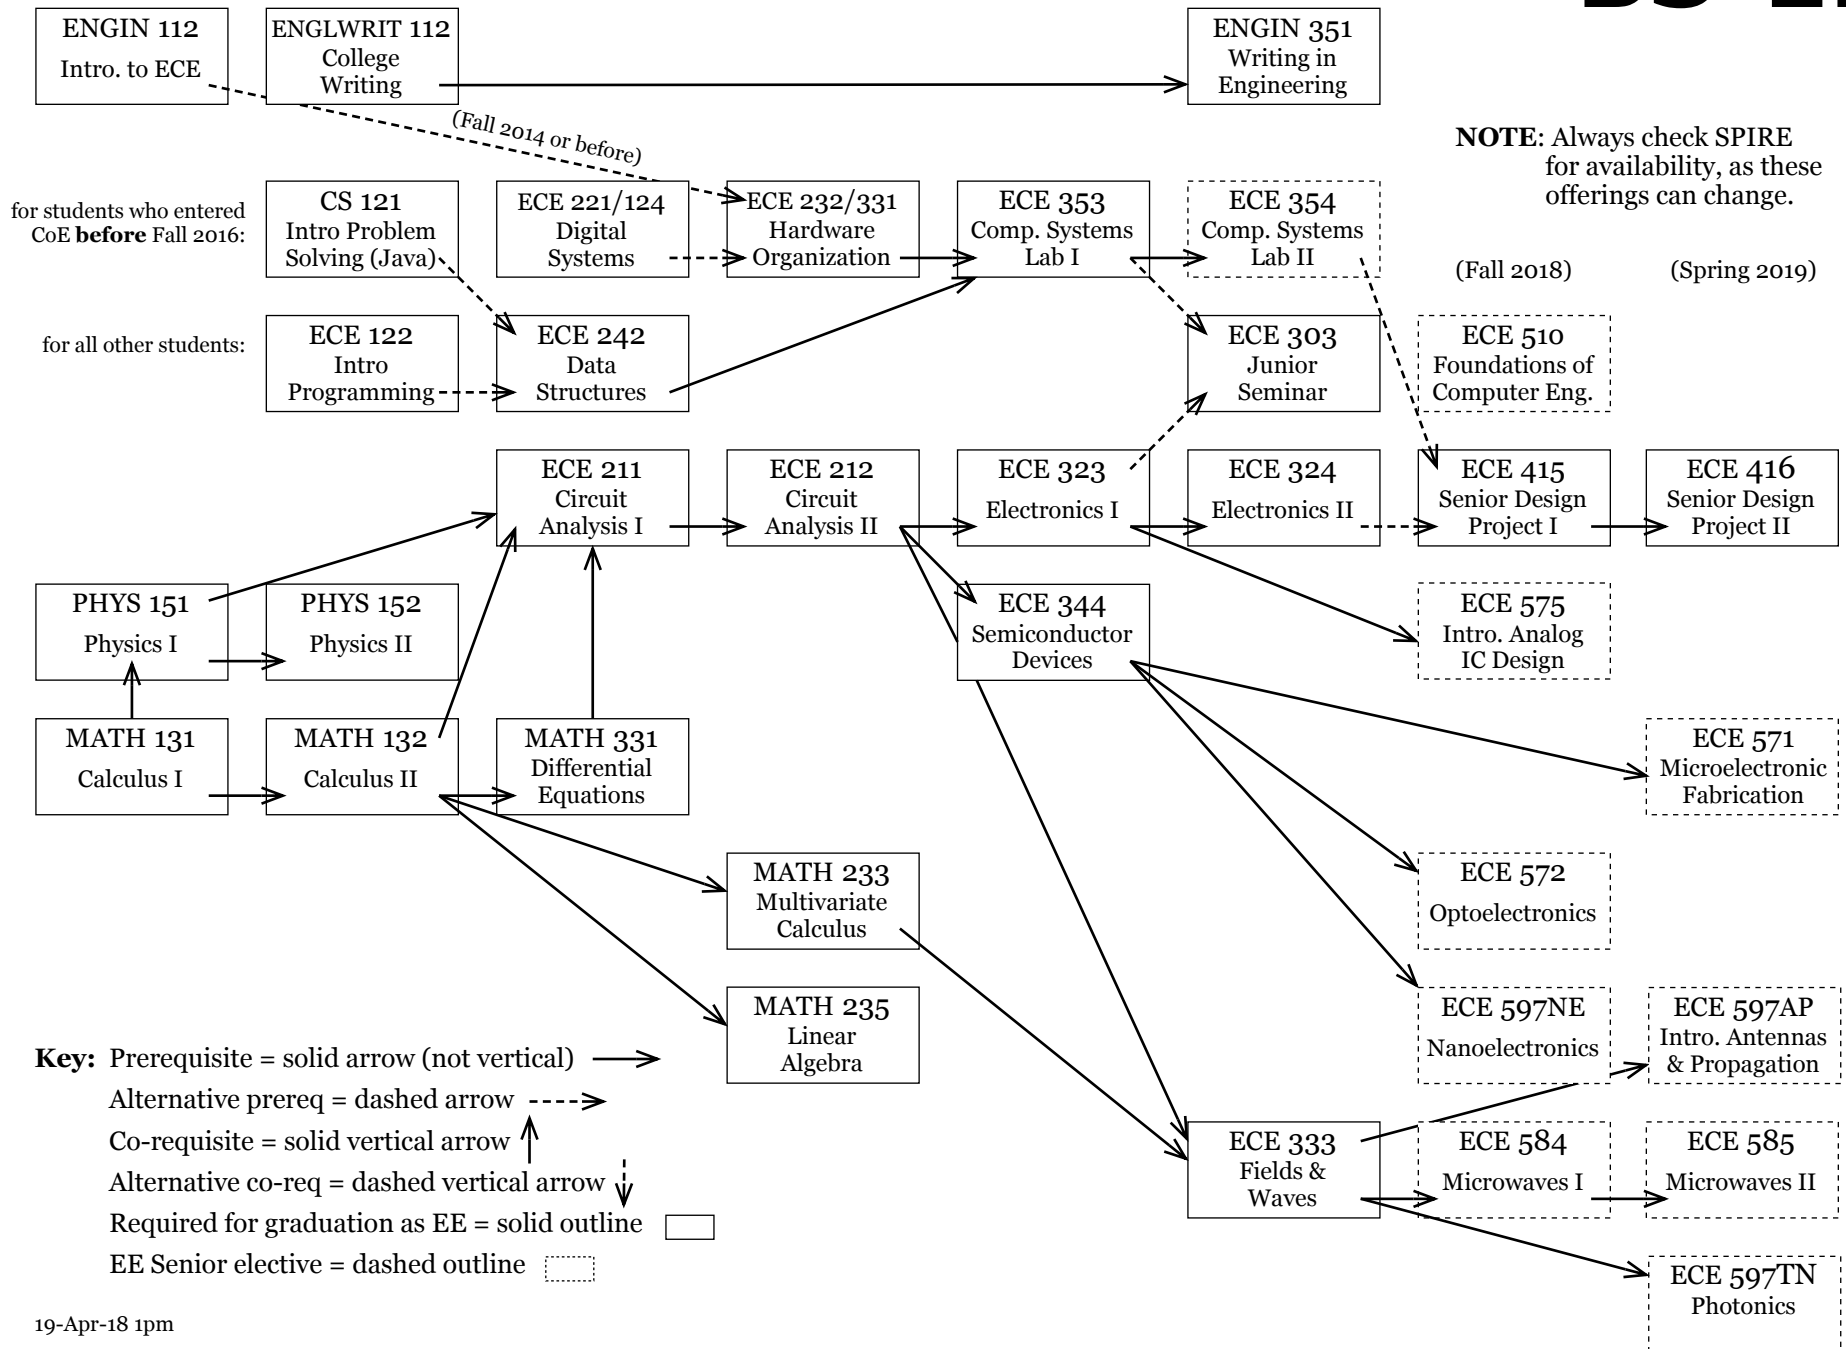

BS-EE Prerequisite Flowchart, part 1

BS-EE

BS-EE Prerequisite Flowchart, part 2

BS-EE

NOTE: Always check SPIRE for the availability of ECE 5xx courses, as these offerings can change.

(Fall 2018)

(Spring 2019)

Key: Prerequisite = solid arrow →

Alternative prereq = dashed arrow - - - ->

Courses in a sequence not shown = dashed horizontal line - - - -

Required for graduation as EE = solid outline □

EE Senior elective = dashed outline □