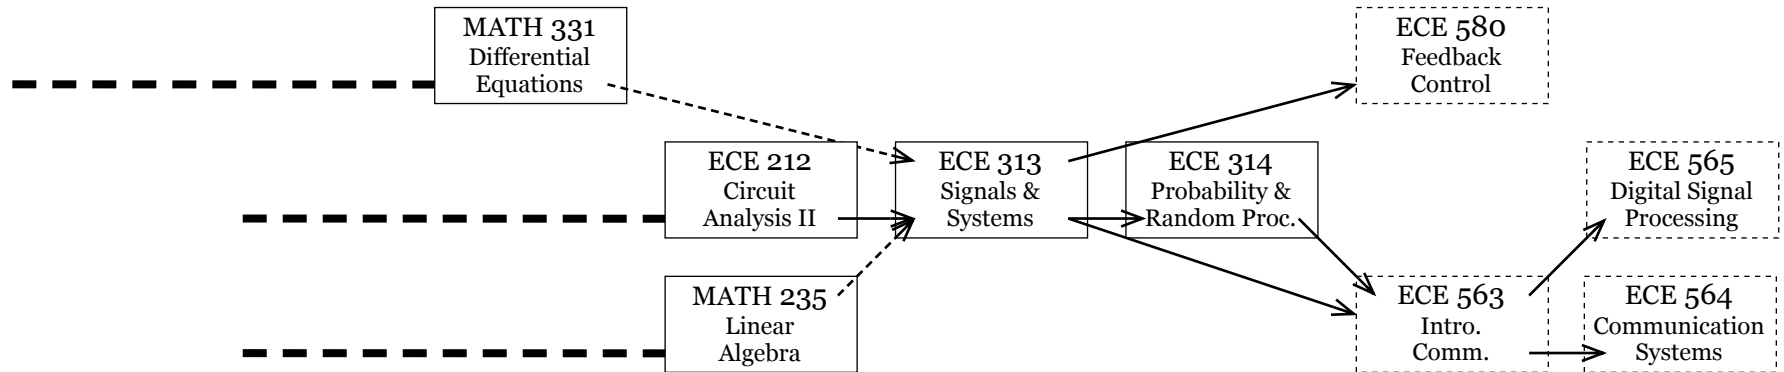

BS-EE Prerequisite Flowchart, part 1

BS-EE

BS-EE Prerequisite Flowchart, part 2

BS-EE

NOTE: Always check SPIRE for the availability of ECE 5xx courses, as these offerings can change.

(Fall 2018)

(Spring 2019)

Key: Prerequisite = solid arrow →

Alternative prereq = dashed arrow - - - ->

Courses in a sequence not shown = dashed horizontal line - - - -

Required for graduation as EE = solid outline □

EE Senior elective = dashed outline □